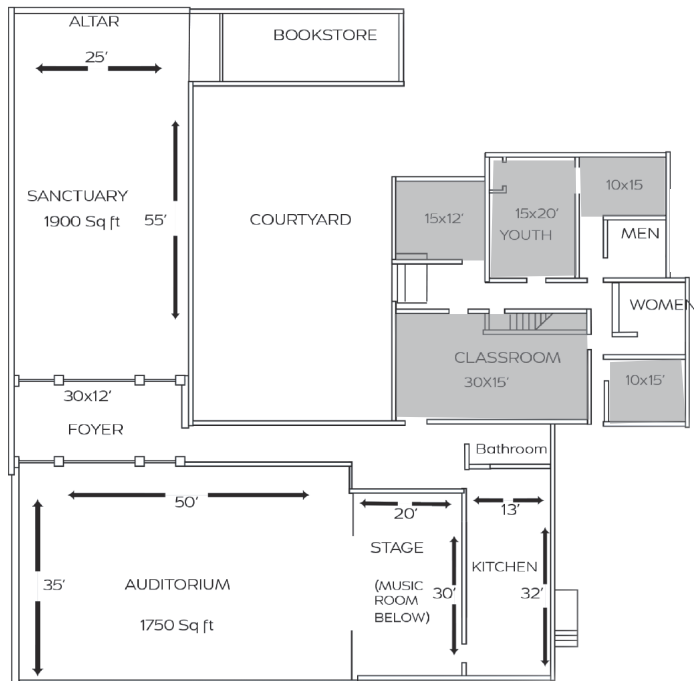

Services offered

Sanctuary

Sanctuary seats 100

Auditorium seats up to 100

64 with round banquet tables

100 with theater seating

Welcoming lobby area

Full kitchen for catering services

www.Ahiah.com/rentals

RevScott@Ahiah.com

626-795-4216 Option 2

Celebrate the Life of Your Loved One at Ahiah

We welcome the opportunity to help you personalize your memorial

Rental Space	Hourly	Half Day (4hrs)	Full Day (8hrs)
Memorial Package (Sanctuary, Hall & Kitchen)	\$215	\$800	\$1300
Sanctuary	\$100	\$350	\$600
Banquet Hall/ Auditorium	\$155	\$550	\$950
Banquet Hall/ Kitchen	\$195	\$670	\$1150

Kitchen